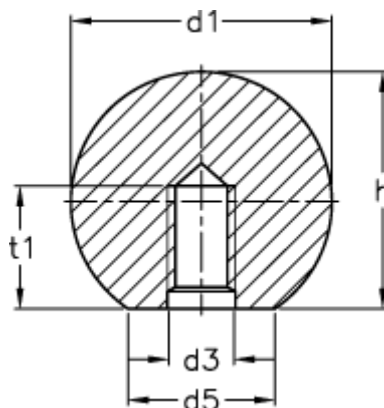

Article number: 20126390RT

Description: E+G Ball knob DIN 319-KU-12-M4-C-RT

## Measures

---

d1	= 12
d3	= M4
d5	= 6
h	= 11.2
t1 min.	= 6.5